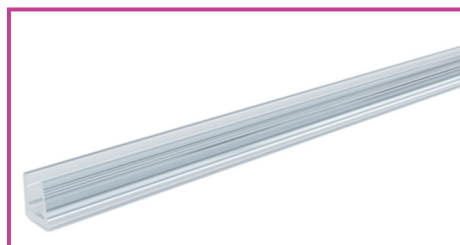

LT-003895-08-PROF-INOX